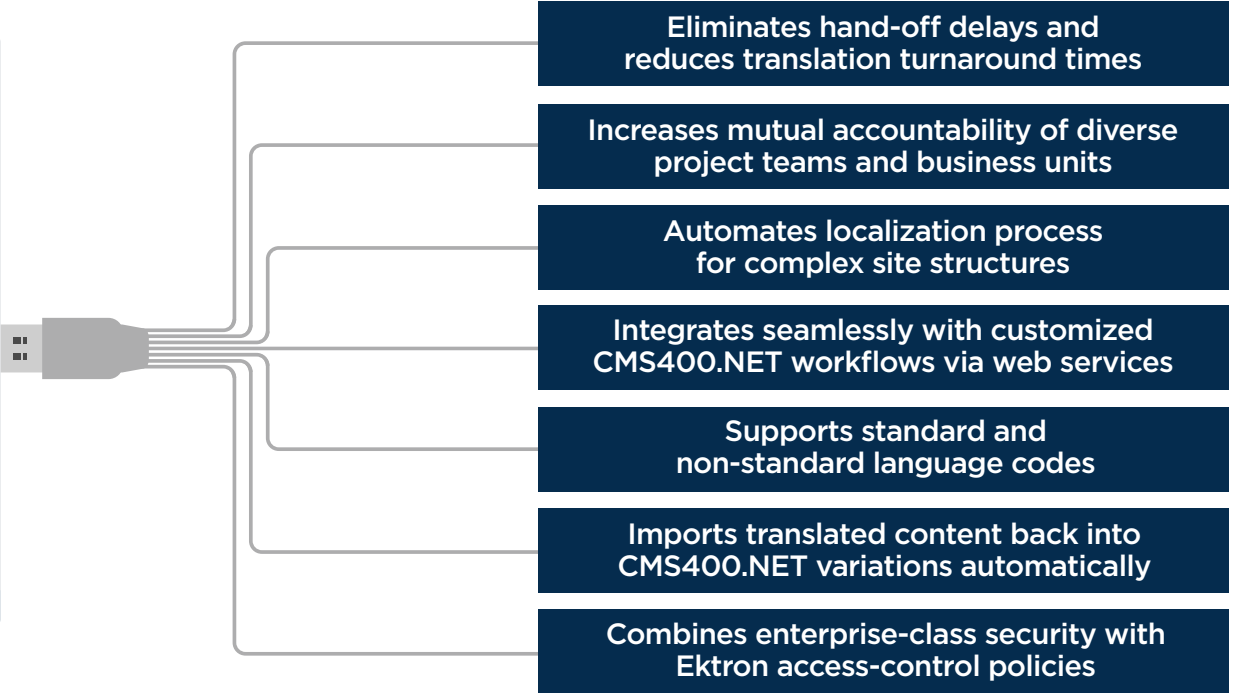

 SEAMLESS INTEGRATION	 ELIMINATE COPY/PASTE PROCESS	 DASHBOARD MONITORING	 NEVER PAY FOR SAME TRANSLATION TWICE	 WORKFLOW INTEGRATION	 REDUCE I.T. INVOLVEMENT
---	--	--	--	--	---

Your Platform. More Global.

THOUSANDS OF ORGANIZATIONS TRUST GLOBALLINK TO STREAMLINE GLOBAL CONTENT MANAGEMENT

BE EVERYWHERE

THE GLOBALLINK PRODUCT SUITE	
Project Director	Term Manager
TM Server	TransStudio
Translation & Review Portal	TransPort
OneLink	